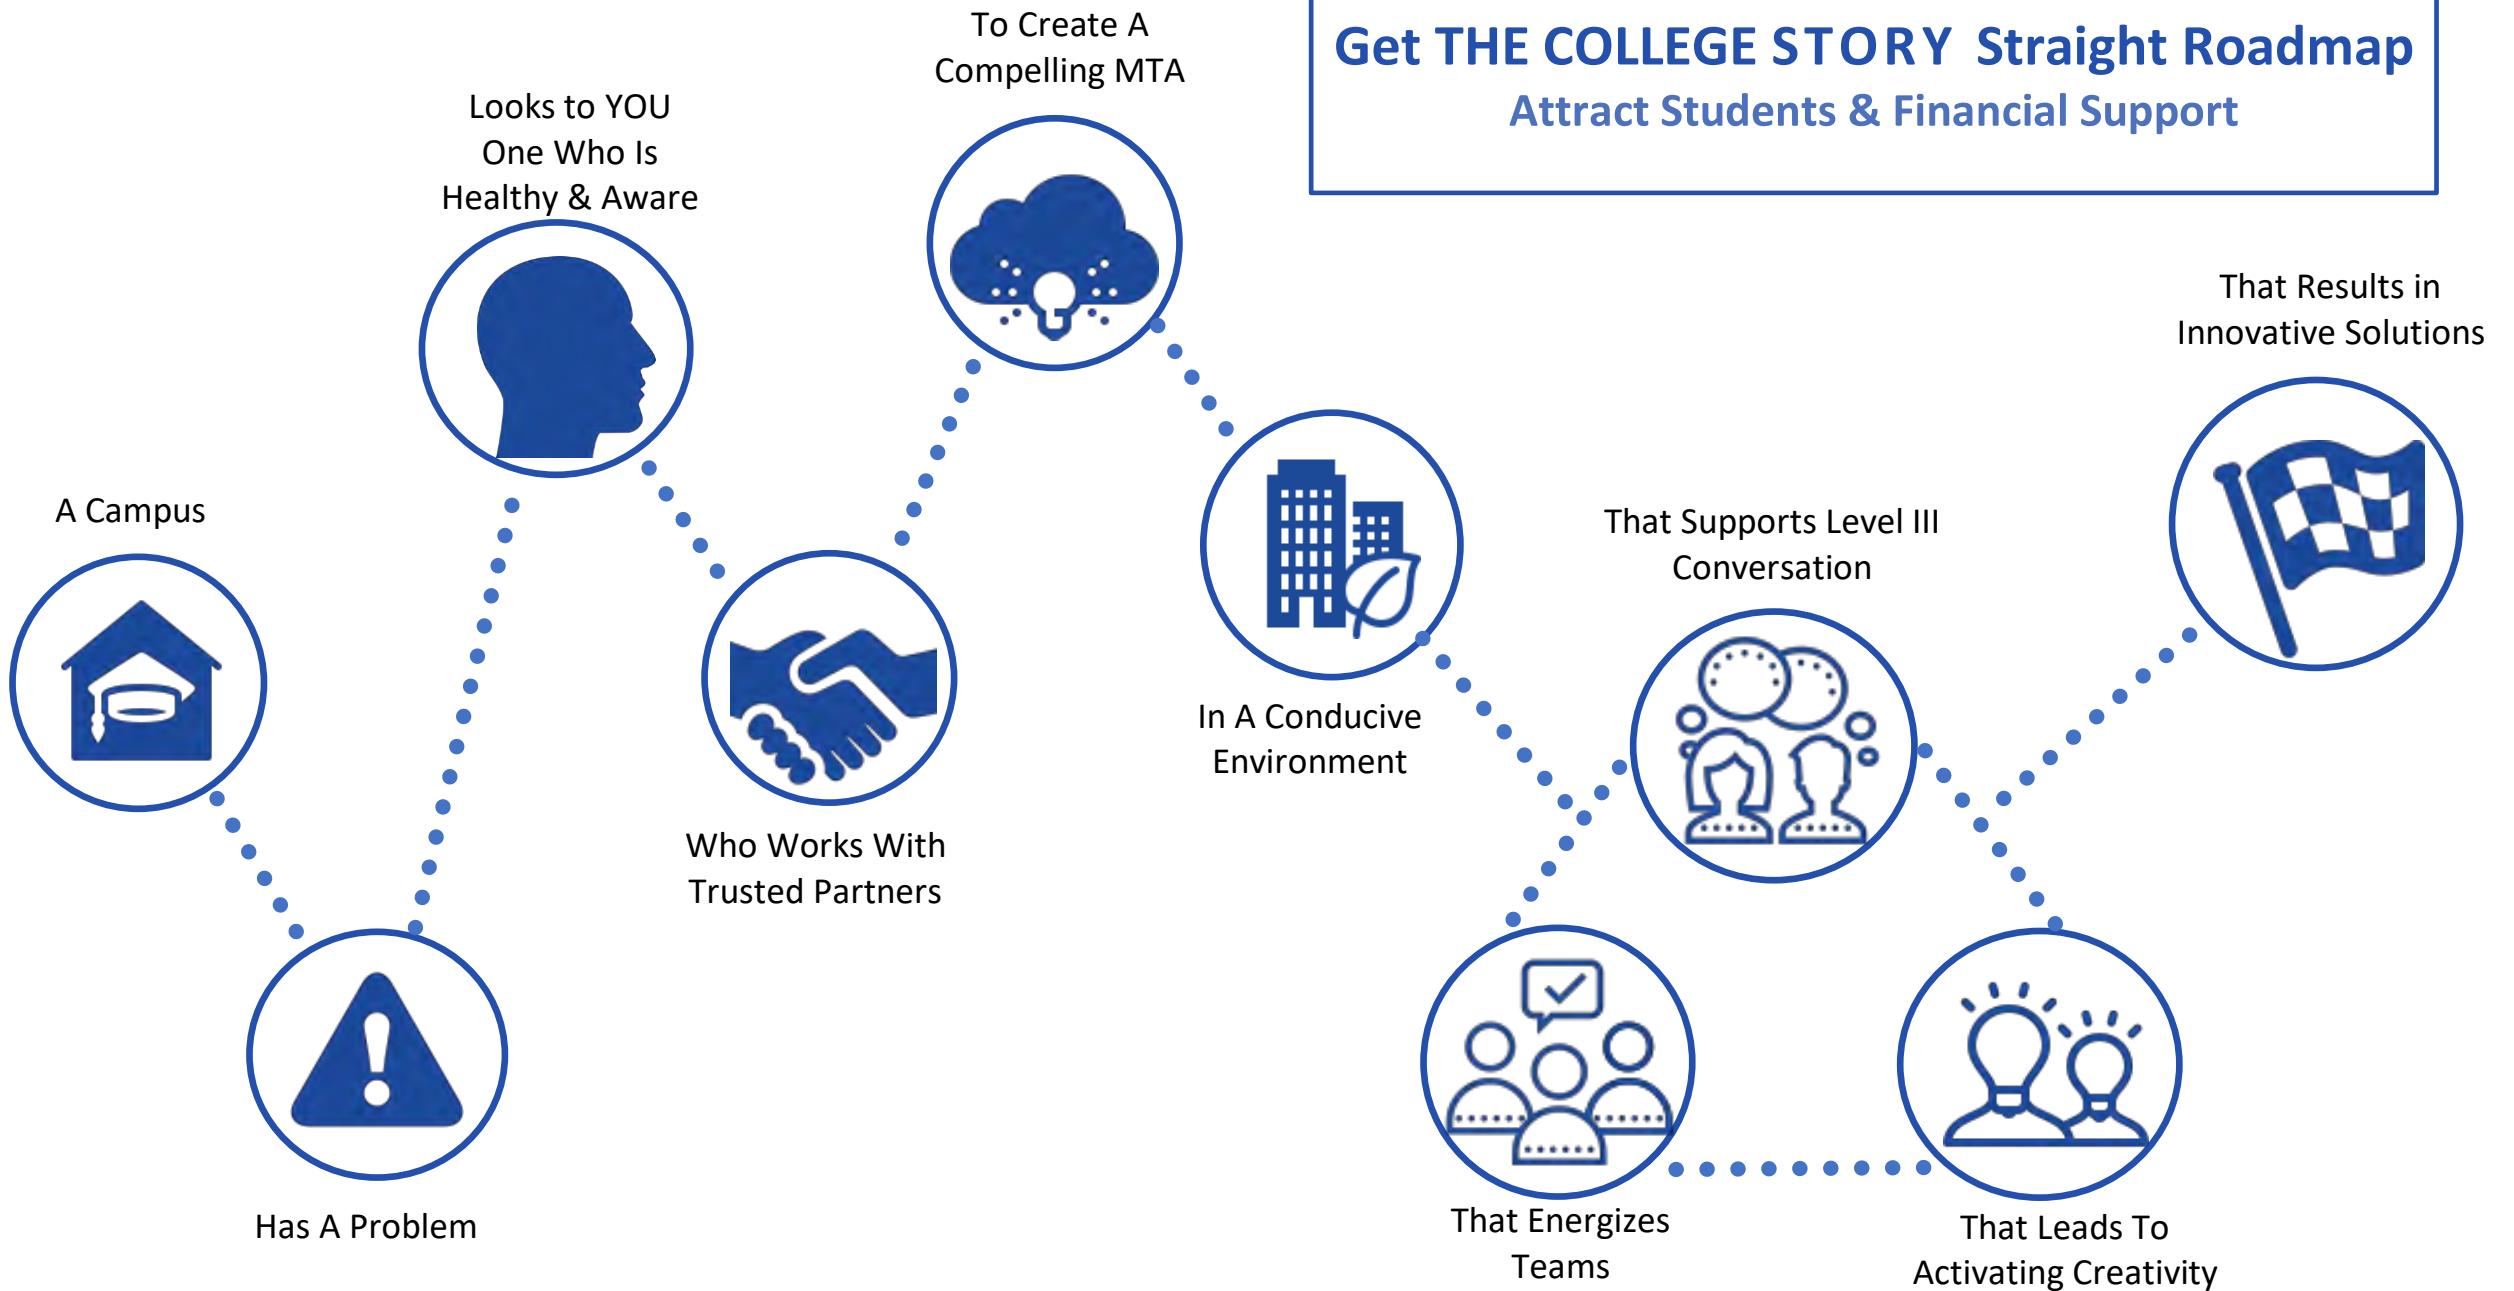

Get THE COLLEGE STORY Straight Roadmap

Attract Students & Financial Support

GO ONLINE GO CREATIVE TRANSFORM

GET MORE STUDENTS, MORE \$\$, MORE TIME

GET AN EXECUTIVE COACH

Get THE COLLEGE STORY Straight Framework

A Campus

What does the campus want?

Looks To YOU

You're a role model.
 Healthy, Positive, Creative,
 Listens, Has Empathy, Has Time

To Create A Compelling MTA

Umbrella to breathe life into the college mission; large enough to protect individual MTAs

In A Conducive Environment

Location, sound, light, impromptu opportunities, color, comfort, ...

And Results in Innovative Ideas & Solutions

Has A Problem

Internal

External

Philosophical

With Trusted Partners

Internal

External

That Energizes Teams

That Leads To Activating Creativity

That Supports Level III Conversation
